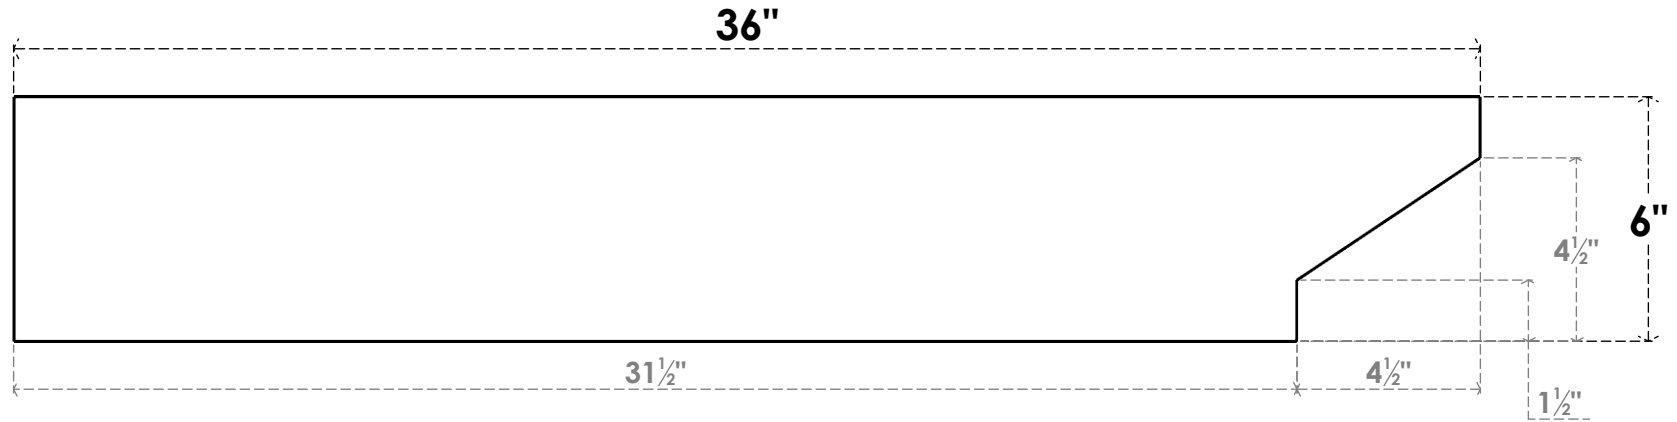

ITEM NUMBER: RFTURO040X06000X36000X006CLE00RCPR

4"W X 6"H X 36"L TIMBERTHANE ROUGH CEDAR CLEMMONS FAUX WOOD OPEN RAFTER TAIL, 6"L END, PRIMED TAN

SIDE PROFILE

FRONT PROFILE

ISOMETRIC

GENERATED DATE : 03/02/2023