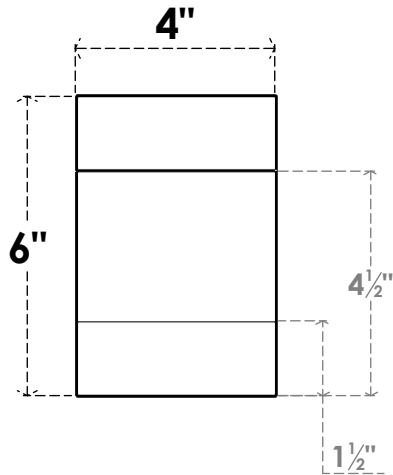

ITEM NUMBER: RFTURO040X06000X36000X006CLE00RCPR

4"W X 6"H X 36"L TIMBERTHANE ROUGH CEDAR CLEMMONS FAUX WOOD OPEN RAFTER TAIL, 6"L END, PRIMED TAN

SIDE PROFILE

FRONT PROFILE

ISOMETRIC

GENERATED DATE : 03/02/2023