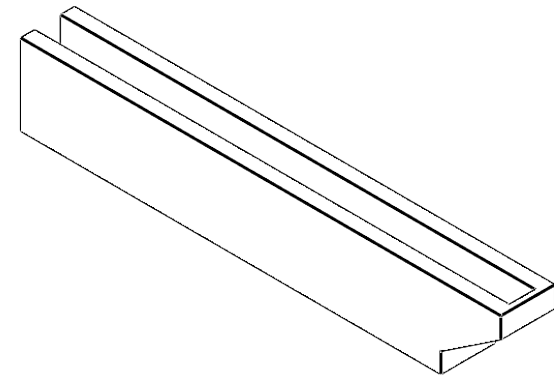

ITEM NUMBER: RFTURO040X06000X36000X006CLE00RCPR

4"W X 6"H X 36"L TIMBERTHANE ROUGH CEDAR CLEMMONS FAUX WOOD OPEN RAFTER TAIL, 6"L END, PRIMED TAN

SIDE PROFILE

FRONT PROFILE

ISOMETRIC

GENERATED DATE : 03/02/2023

EKENA MILLWORK
2300 WEST MAIN ST.
CLARKSVILLE, TX 75426
TOLL FREE: 866-607-0453
WWW.EKENAMILLWORK.COM

NOTES

1. INSTALLATION TO BE COMPLETED IN ACCORDANCE WITH MANUFACTURER'S SPECIFICATIONS.
2. DRAWING MAY NOT BE TO SCALE
3. THIS DRAWING IS INTENDED FOR DESIGN AND PLANNING PURPOSES ONLY.
4. ALL INFORMATION CONTAINED HEREIN WAS CURRENT AT THE TIME OF DEVELOPMENT BUT MUST BE REVIEWED AND APPROVED BY THE PRODUCT MANUFACTURER TO BE CONSIDERED ACCURATE.
5. TIMBERTHANE ARCHITECTURAL PRODUCTS ARE MADE FROM HIGH DENSITY URETHANE AND COME FACTORY PRIMED